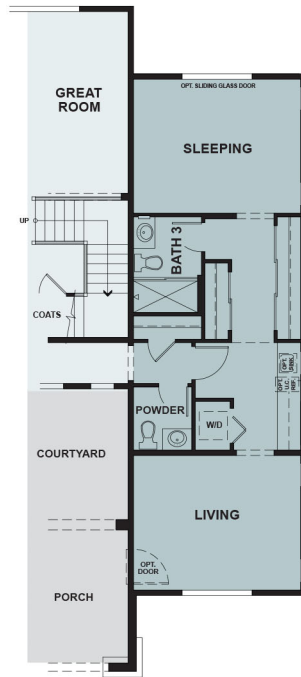

THOMAS

Approx. 3,880 to 4,032 Sq. Ft. | 4 to 5 Bedrooms | 3.5 Bathrooms
 Formal Dining | Flex Room | Loft | 3-Car Garage | Large Covered Patio

FIRST FLOOR

Optional Bedroom 5 at Flex Room

Optional Multi-Gen Suite at Bedroom 4 & Flex Room

SECOND FLOOR