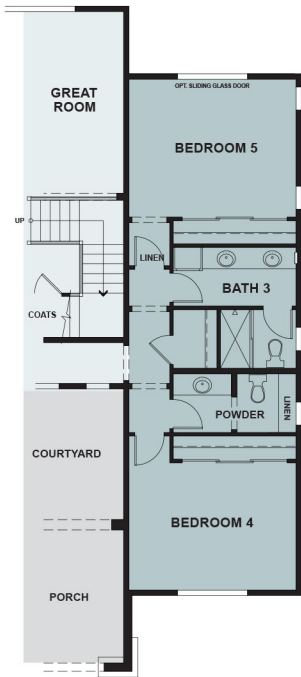

THOMAS

Approx. 3,880 to 4,032 Sq. Ft. | 4 to 5 Bedrooms | 3.5 Bathrooms
 Formal Dining | Flex Room | Loft | 3-Car Garage | Large Covered Patio

FIRST FLOOR

Optional Bedroom 5 at Flex Room

Optional Multi-Gen Suite at Bedroom 4 & Flex Room

SECOND FLOOR