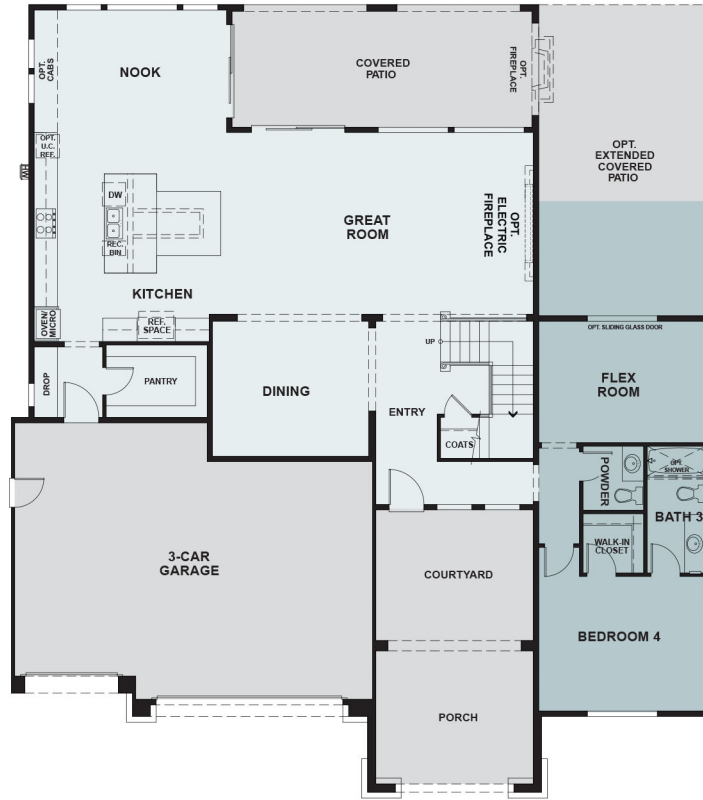

THOMAS

Approx. 3,880 to 4,032 Sq. Ft. | 4 to 5 Bedrooms | 3.5 Bathrooms
 Formal Dining | Flex Room | Loft | 3-Car Garage | Large Covered Patio

FIRST FLOOR

Optional Bedroom 5 at Flex Room

Optional Multi-Gen Suite at Bedroom 4 & Flex Room

SECOND FLOOR